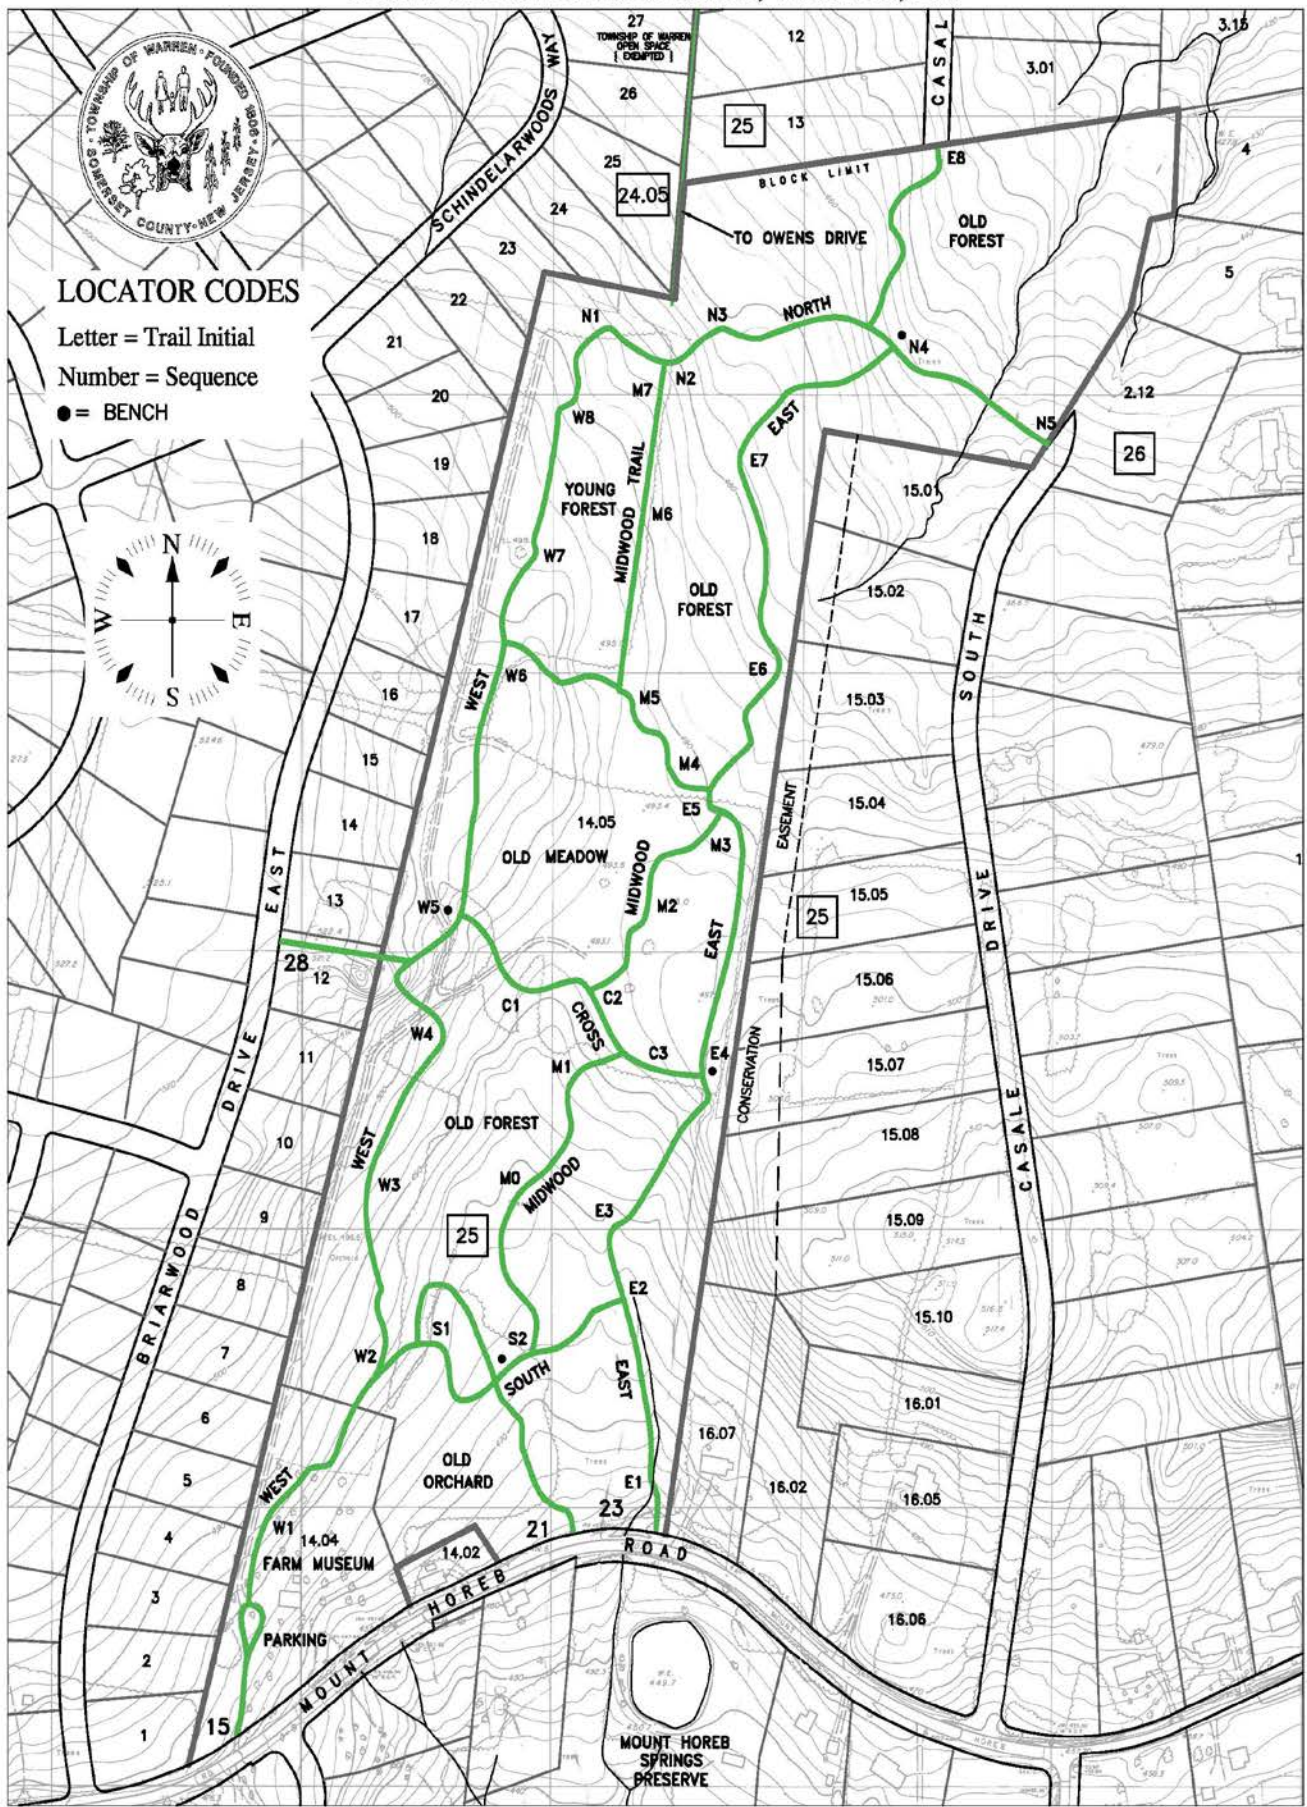

CODINGTON FARM TRAILS 2010
OPEN SPACE SITE 3A
15 & 23 MOUNT HOREB ROAD, WARREN, N.J.

LOCATOR CODES

Letter = Trail Initial

Number = Sequence

● = BENCH

MOUNT HOREB
SPRINGS
PRESERVE